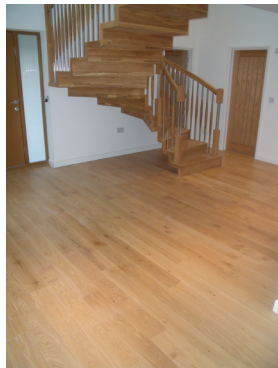

ASPLEY FLOORING

With the housing market not yet regaining its buoyancy of recent years, many people are choosing to stay put in their homes and doing something as minor as redecorating, or taking on a more major project such as choosing to extend. One family in Aspley Guise decided they wanted to stay in their home and make major changes using a local building company.

Once their beautiful extension was complete they wanted to compliment the extra space with quality decor and flooring. They contacted Aspley Flooring to give them ideas and advice.

Mr and Mrs. J decided to choose the Parquetterie Berrichonne French Oak. This went perfectly with their oak staircase and as well as looking stunning it has many practical benefits such as being easy to clean. Being an engineered board it is more

stable than solid wood and it also works well with their underfloor heating. The oak board is harvested from a sustainable forest in France where once a tree is taken down, one hundred trees are allowed to continue growing around. The family are delighted with their flooring and have recommended Aspley Flooring to others.

For more information call Mike on 01908 587332 or 07977 575010 or visit our website www.aspleyflooring.co.uk

(Advertising Feature)